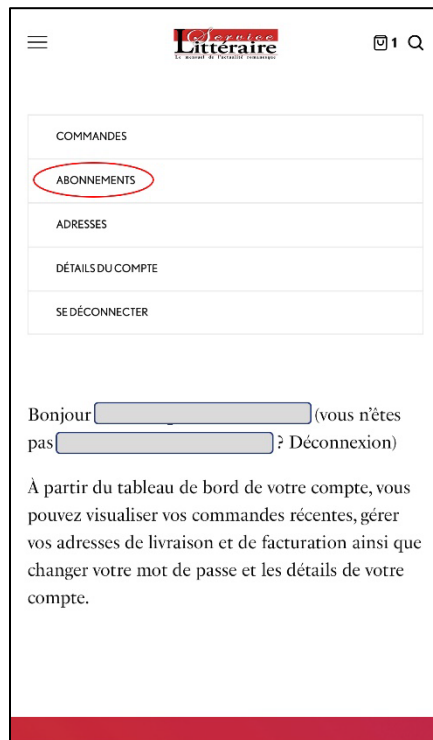

3 – Cliquer sur Abonnements :

Soit avec votre téléphone